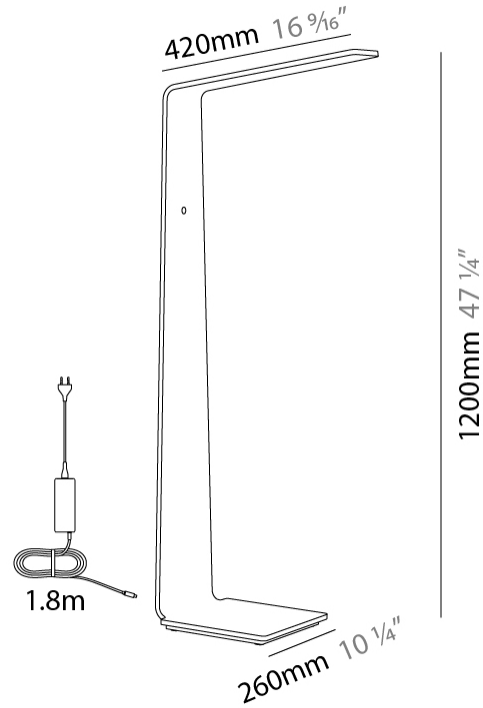

LED2 PORTABLE

D74001-

base number   Finish
Options

1. To build a product code in our configurator select the specify button on the base model # product page
2. To build a manual product code on this datasheet choose from the options listed below in blue font and add the suffix to the base model #

GENERAL

Series: Planko
Subseries: LED2
Brand: Tunto
Division: Design
Mounting Type: Portable
Mounting Location: Floor
Subcategory: Floor

PHYSICAL

Shape: Abstract
Length (mm): 420
Length (in): 16 ⁵/₁₆
Width (mm): 260
Width (in): 15 ³/₁₆
Height (mm): 1200
Height (in): 47 ¹/₄
Light Distribution: Downlight
Fixture Finish: [WAL](#) / [ASH](#) / [OAK](#) / [BLK](#) / [WHI](#)
Fixture Material: Wood
Cable Details: 1800mm / 70.87" cord and plug
Upon Request: Bolt Down

ELECTRICAL

Lamp Type: LED
Input Wattage (W): 16
Dimming: Touch Dimming
Driver Location: Inline Transformer Plug
Input Voltage (V): 120

LED

Color Temperature (°K): 2700
Max. Delivered Lumen (lm): Max 800
CRI: >97 CRI
Lamp Life (hrs): 50000

OPTICAL

RATINGS AND CERTIFICATIONS

Certified By: Certified for North American Standards
IP rating: IP20

PROJECT
TYPE
SPECIFIER
QUANTITY
DATE