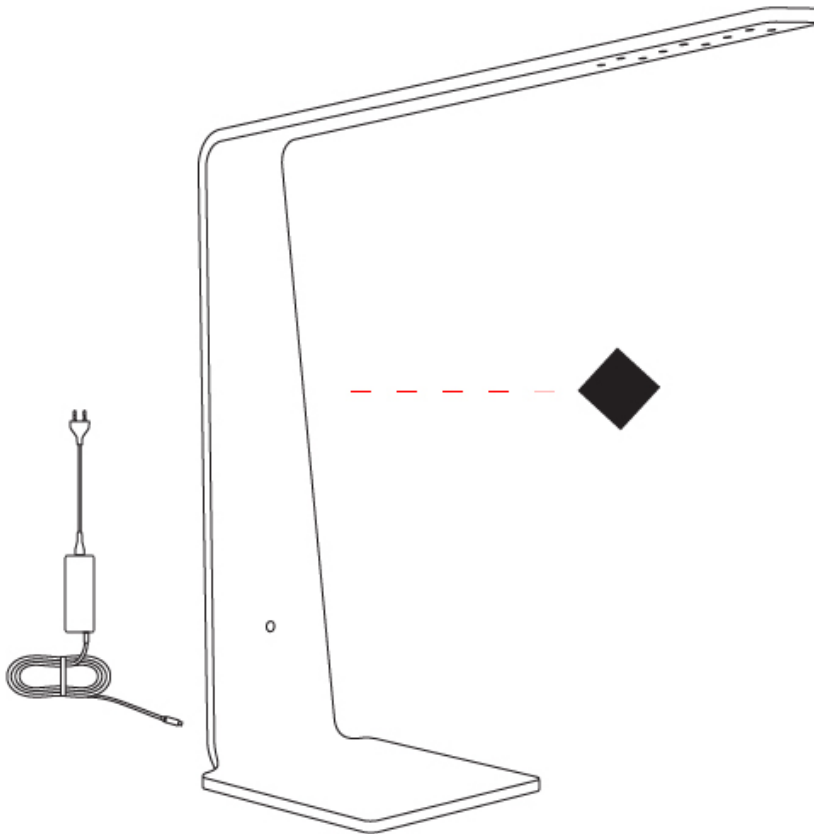

LED8 PORTABLE

D74003-

PROJECT

TYPE

SPECIFIER

QUANTITY

DATE